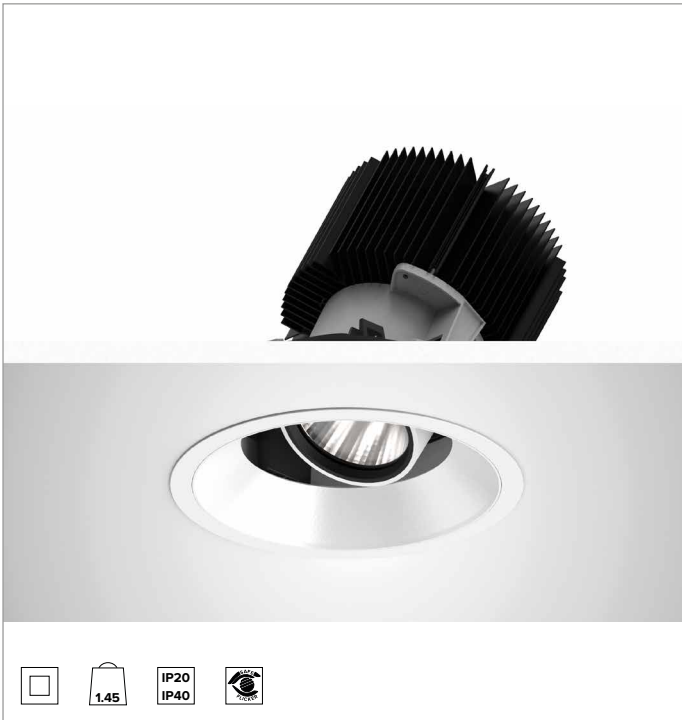

# 1T8608EL | CCTEVO ARCHITECTURAL 160

## Adjustable recessed LED projector in a trim version

		2700K	H(m)	D(m)	E <sub>max</sub> (lx)	
		Ra90		47°		
		Fixture Power	74W	1	0.87	9000
		Source Flux	7078lm	2	1.74	2250
		Fixture Flux	5310lm	3	2.61	1000
		Efficacy	72lm/W	4	3.47	562
TS1282	I <sub>max</sub> =1272cd/klm	I <sub>max</sub>	9002cd	5	4.34	360

### MECHANICAL CHARACTERISTICS

Die-cast white painted anodised aluminium body and dissipator. White colour cover. The optical unit can be adjusted up to 30° on the vertical plane with a mechanical beam locking system and a graduated scale, and 358° on the horizontal plane. Trim version with an integrated white ring.