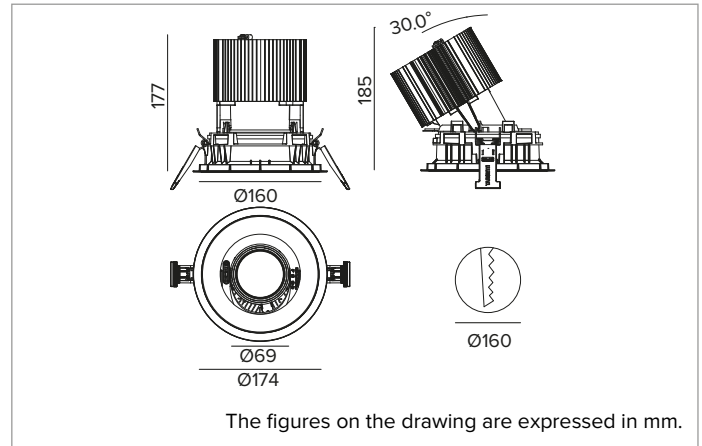

## Adjustable recessed LED projector in a trim version

		2700K	H(m)	D(m)	E <sub>max</sub> (lx)	
		Ra90		47°		
		Fixture Power	74W	1	0.87	9000
		Source Flux	7078lm	2	1.74	2250
		Fixture Flux	5310lm	3	2.61	1000
		Efficacy	72lm/W	4	3.47	562
TS1282	I <sub>max</sub> =1272cd/klm	I <sub>max</sub>	9002cd	5	4.34	360